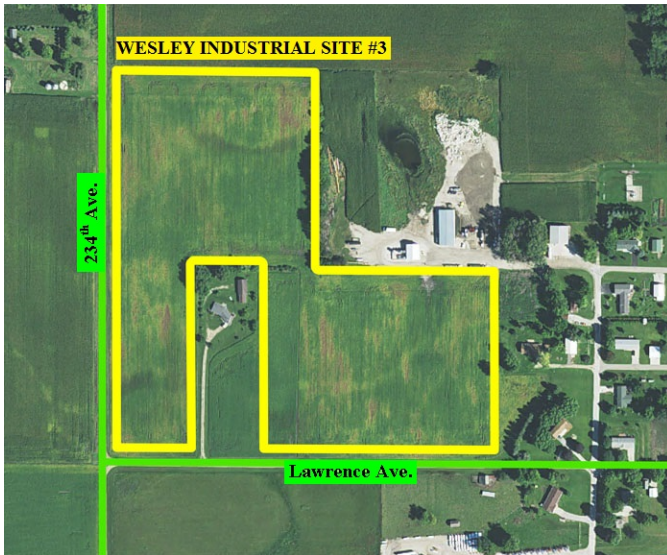

IOWA

Kossuth County

WESLEY INDUSTRIAL SITE #3 – WESLEY, IA

Laborshed Potential:

Kossuth County Commuting Area: 25,302
Mid Iowa Laborshed: 58,344

Kossuth County Leading Employers:

K & H Coop Oil - *Petroleum, LP and Convenience Stores*
Gold Eagle Cooperative – *Agricultural Products*
Snap-on Tools – *Industrial Tool Boxes*
Pharmacists Mutual Insurance Co. – *Insurance Provider*
Algona Community School District – *Education K-12*
Kossuth Regional Health Center – *Health Care*
MaxYield Cooperative – *Agricultural Products*
Hormel Foods Corporation – *Meat Processing*
Murphy-Brown LLC – *Ag Related Industry*
Aluma, KLM – *Aluminum Trailer Manufacturer*
StateLine Cooperative – *Agricultural Products*
Exceptional Opportunities Inc. – *Residential Care Services*

Description: Property is located just west of Wesley.

Lot Size: 28 acres +/-

Topography: Flat

Available Lots: Not Platted

Zoning: Agriculture

Utilities:

Electric Provider: Alliant Energy
300 feet to site

Natural Gas Provider: MidAmerican Energy
Natural Gas Main Size: 4 inches est.
500 feet from site

Water Provider: City of Wesley
Service Line: 2 inches
30 feet to site
Water Pressure: 50 PSI

Sewer Supplier: City of Wesley
Sewer Main: 8 inches
20 feet from site

Incentives:

Located within Enterprise Zone